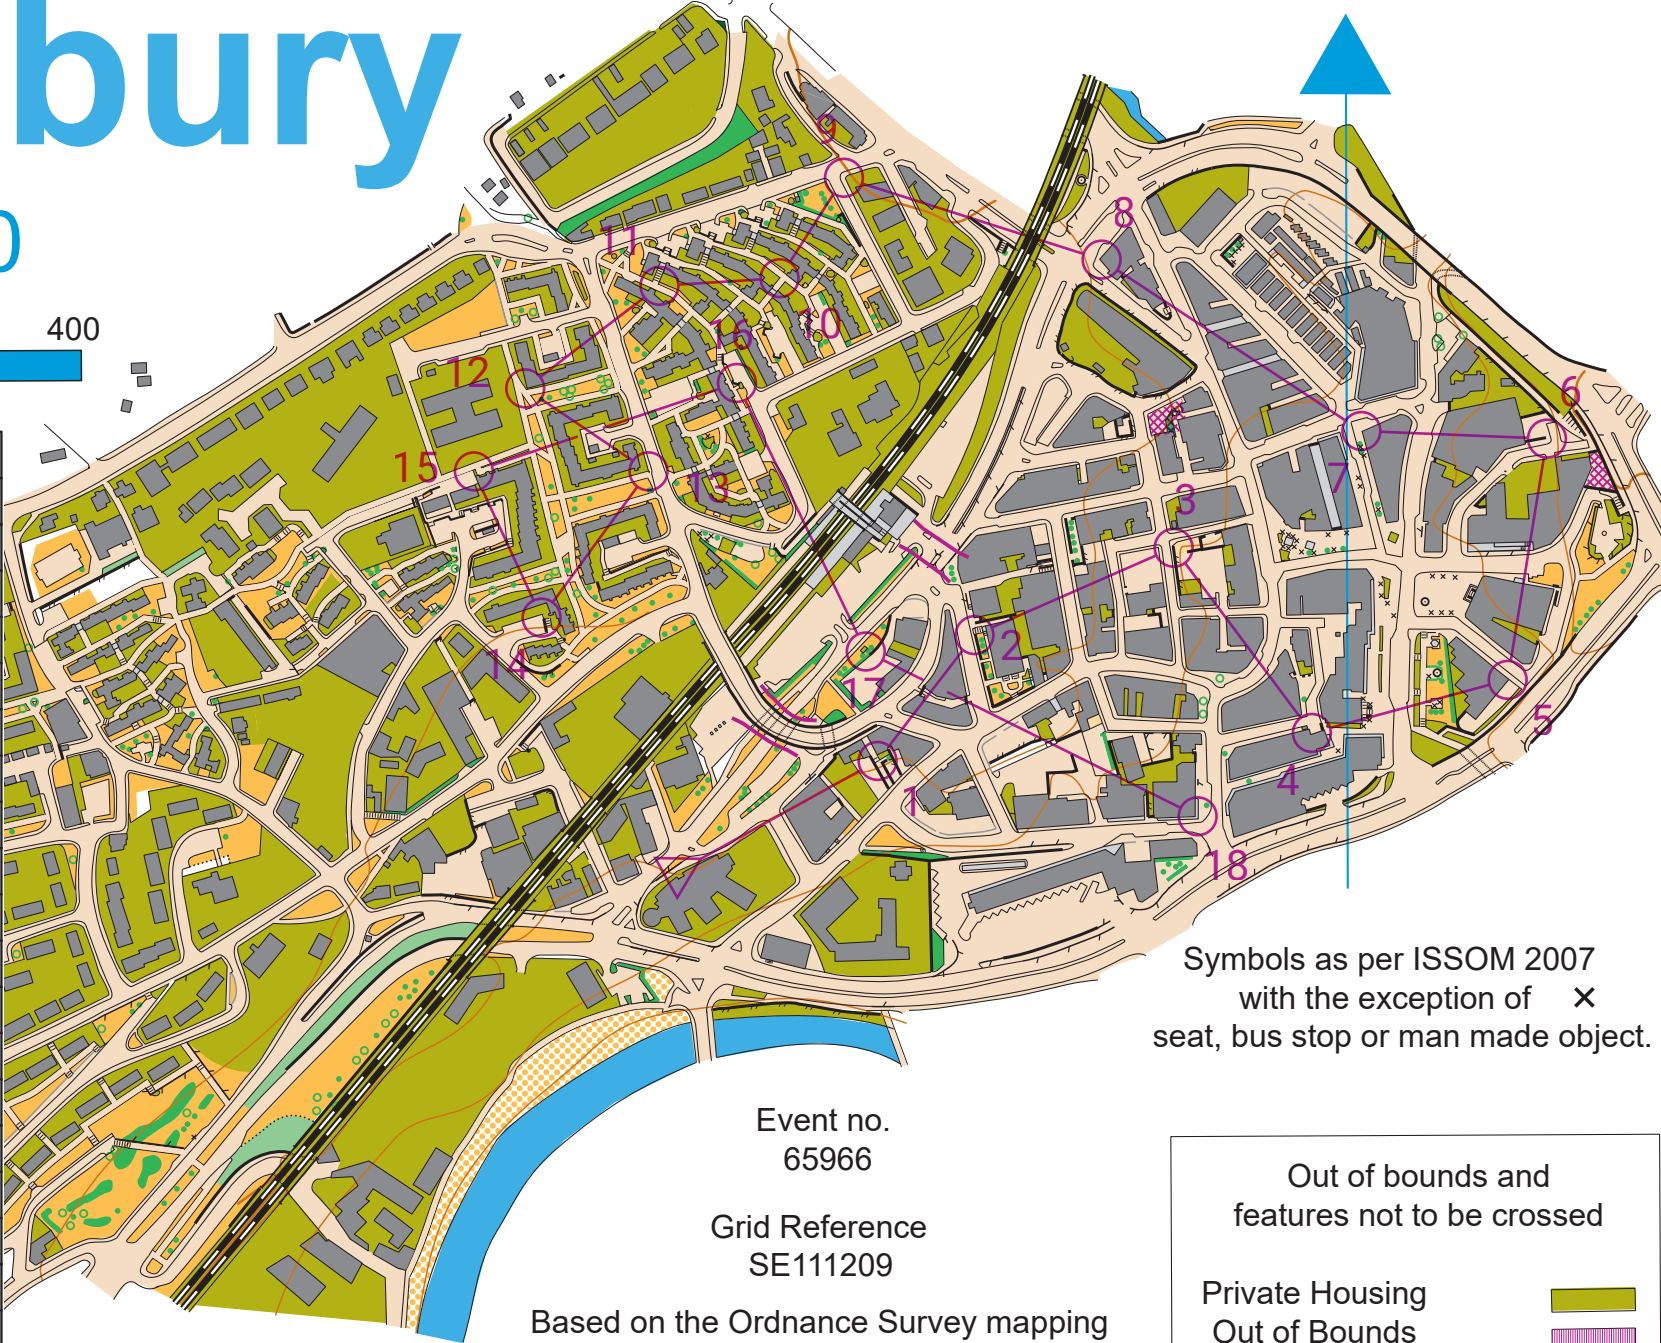

# Dewsbury

Scale 1:5000

Dewsbury Sprint				
Pin	6643	2.6 km	1A	
1	31			
2	75			
3	33			
4	34			
5	35			
6	36			
7	37			
8	38			
9	39			
10	40			
11	41			
12	42			
13	43			
14	44			
15	45			
16	46			
17	47			
18	48			

Out of bounds and features not to be crossed

- Private Housing
- Out of Bounds
- Wall
- Fence

Map surveyed and drawn by  
Richard Payne  
in 2017

# Dewsbury

Scale 1:5000

Dewsbury Sprint			
		0.9 km	1B
▷		■	┌
19	49	■	○
20	50	▷	┌
21	51	■	┌
22	52	■	∧
23	53	⚡	┌
24	32	■	<
○		140 m	○

Symbols as per ISSOM 2007 with the exception of X seat, bus stop or man made object.

Map surveyed and drawn by  
Richard Payne  
in 2017